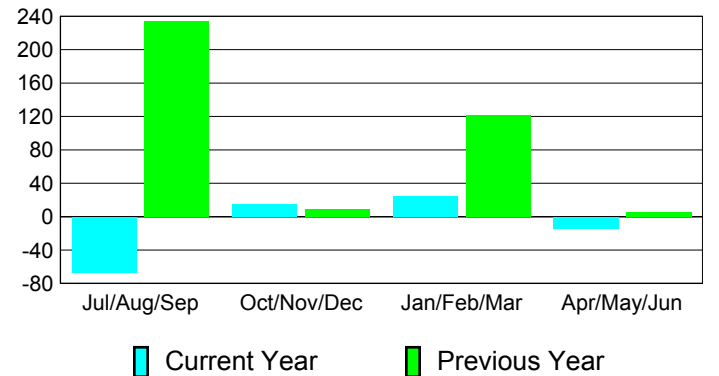

**Membership Results
2010-2011**

**Membership
2009-2010**

Month	Net Memb Goal	Actual New Memb	Actual Dropped Memb	Gain/Loss of Memb	Gain/Loss of Memb
Jul/Aug/Sep	170	163	-230	-67	234
Oct/Nov/Dec	110	74	-59	15	9
Jan/Feb/Mar	20	34	-10	24	122
Apr/May/June	0	83	-97	-14	5
Totals	300	354	-396	-42	370

Membership Results 2010-2011

Goal, New, Dropped, Gain/Loss

Comparison of Membership Gain/Loss

Current Year Compared to the Previous Year

Gender Comparison 2010-2011

Jul/Aug/Sep

Oct/Nov/Dec

Jan/Feb/Mar

Apr/May/June

Male

Female