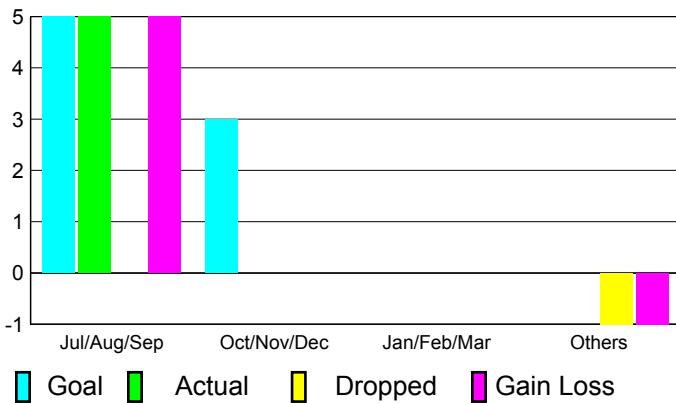

2010-2011 GMT Reports for District (or Undistricted) **District 315A1**

GMT: **SANGEETA JATIA**

Location: **REP OF BANGLADESH**

GMT CA: **6**

CLUBS

**Club Results
2010-2011**

**Clubs
2009-2010**

Month	New Club Goal	Actual New Clubs	Actual Dropped Clubs	Gain/Loss of Clubs	Gain/Loss of Clubs
Jul/Aug/Sep	5	5	0	5	0
Oct/Nov/Dec	3	0	0	0	0
Jan/Feb/Mar	0	0	0	0	1
Apr/May/June	0	0	-1	-1	13
Totals	8	5	-1	4	14

Club Results 2010-2011

Goal, New, Dropped, Gain/Loss

Comparison of Club Gain/Loss

Current Year Compared to the Previous Year

YTD Status Quo Clubs 2010-2011

Status Quo Clubs Compared to Status Quo Members

MEMBERSHIP