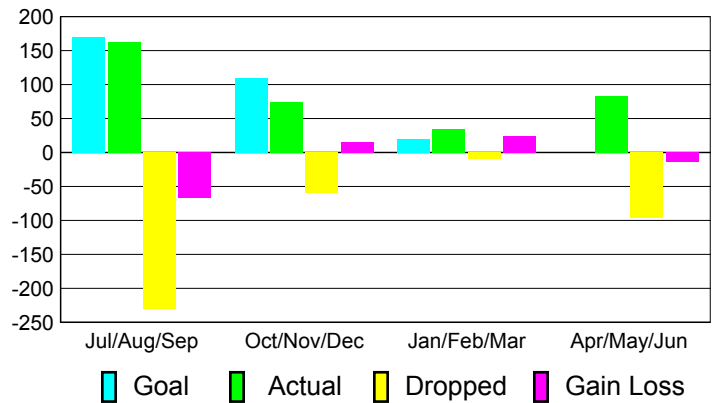

Membership Results 2010-2011

Goal, New, Dropped, Gain/Loss

Comparison of Membership Gain/Loss

Current Year Compared to the Previous Year