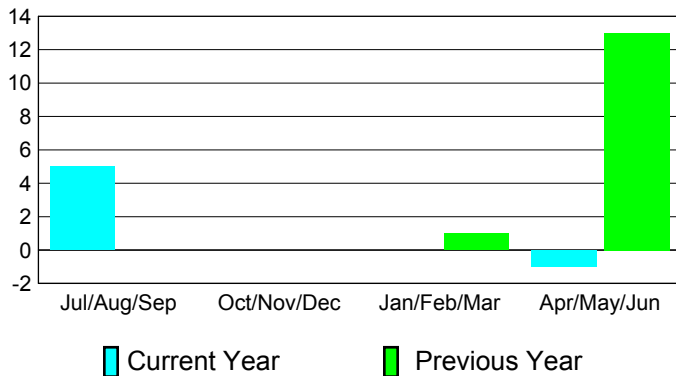

2010-2011 GMT Reports for District (or Undistricted) **District 315A1**

GMT: **SANGEETA JATIA**

Location: **REP OF BANGLADESH**

GMT CA: **6**

CLUBS

**Club Results
2010-2011**

**Clubs
2009-2010**

Month	New Club Goal	Actual New Clubs	Actual Dropped Clubs	Gain/Loss of Clubs	Gain/Loss of Clubs
Jul/Aug/Sep	5	5	0	5	0
Oct/Nov/Dec	3	0	0	0	0
Jan/Feb/Mar	0	0	0	0	1
Apr/May/June	0	0	-1	-1	13
Totals	8	5	-1	4	14

Club Results 2010-2011

Goal, New, Dropped, Gain/Loss

Comparison of Club Gain/Loss

Current Year Compared to the Previous Year

YTD Status Quo Clubs 2010-2011

Status Quo Clubs Compared to Status Quo Members

MEMBERSHIP